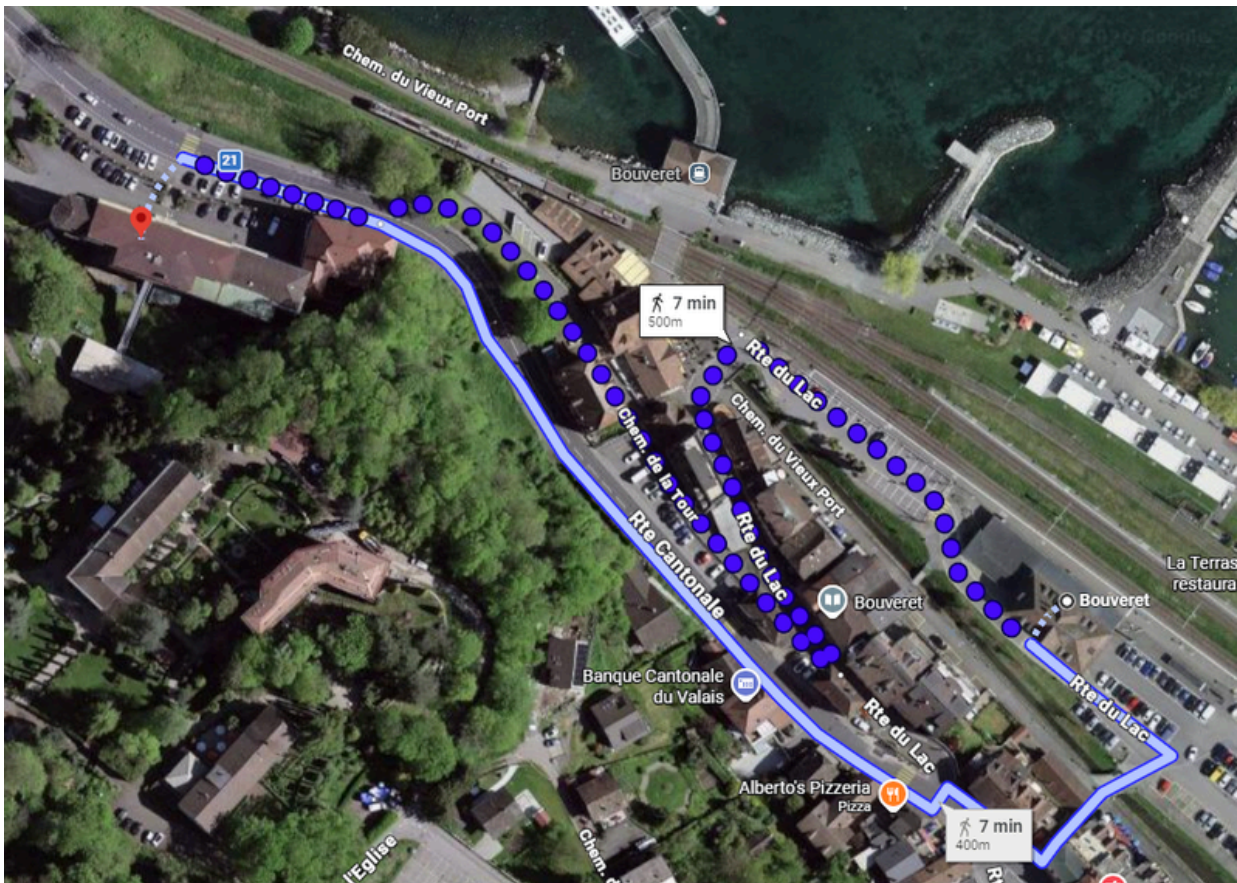

Maritime Mountain Race Walking Directions from Bouveret Station

1. Walk down the train platform facing the port.

2. Cross the crosswalk, then the bridge

3. Go up both flights of stairs, or follow the road shown on the diagram below.

4. Follow the Rte. Cantonale around to the right, until you reach the Culinary Arts Academy.